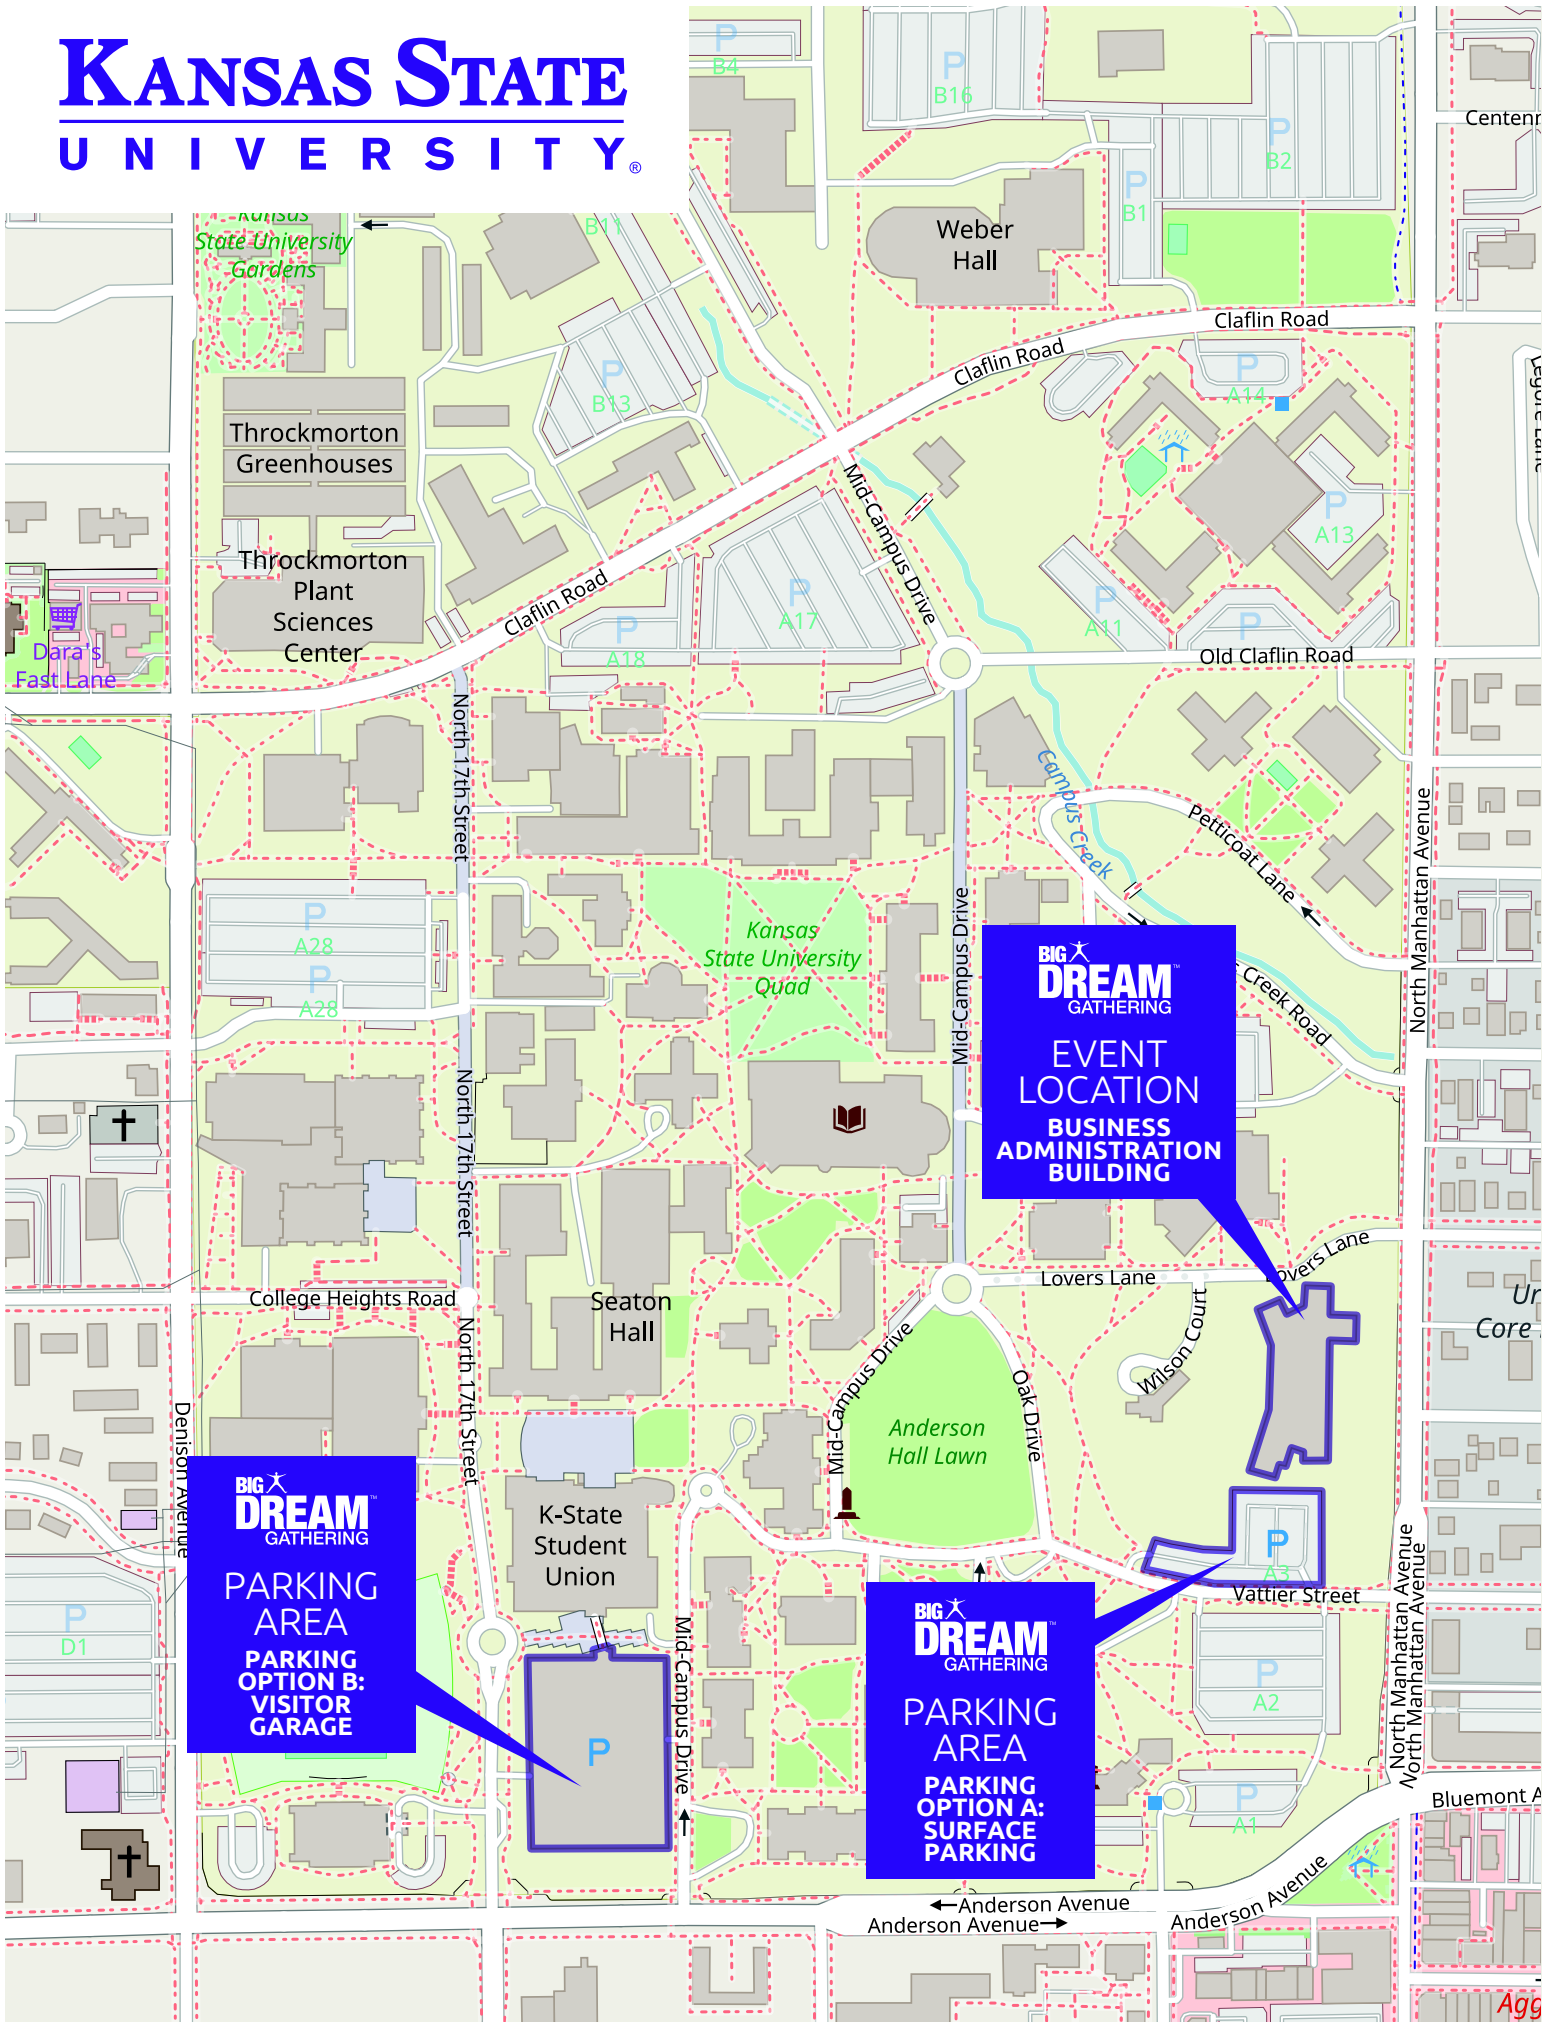

KANSAS STATE UNIVERSITY

BIG DREAM GATHERING
EVENT LOCATION
BUSINESS ADMINISTRATION BUILDING

BIG DREAM GATHERING
PARKING AREA
PARKING OPTION B:
VISITOR GARAGE

BIG DREAM GATHERING
PARKING AREA
PARKING OPTION A:
SURFACE PARKING