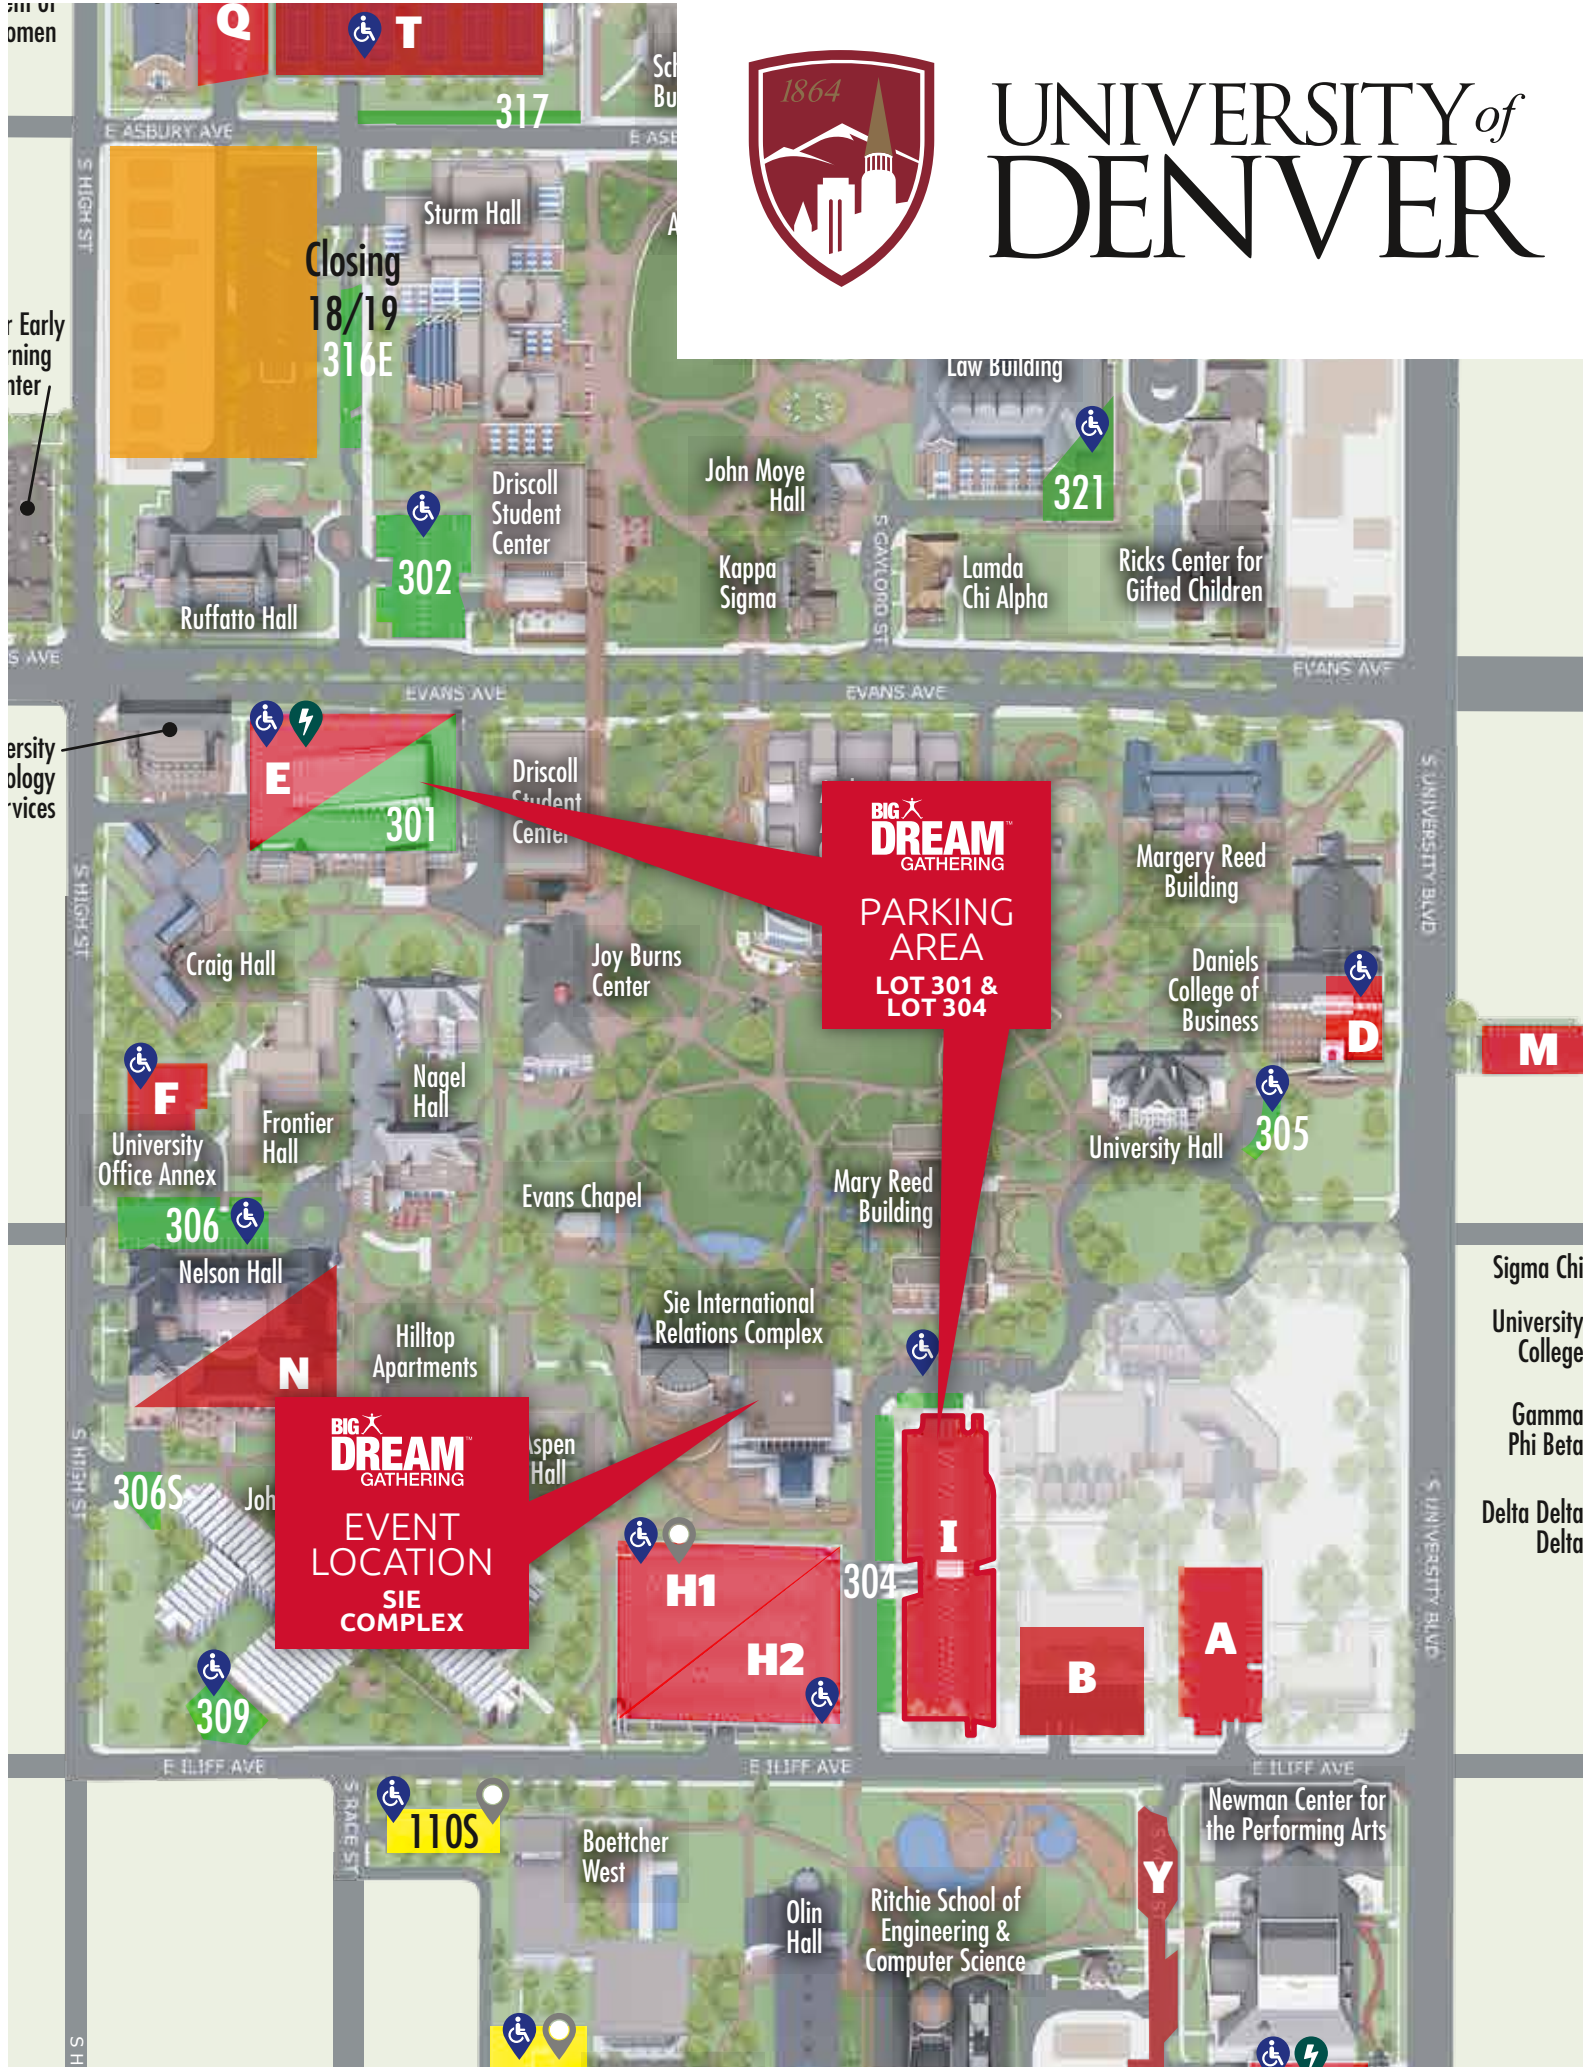

UNIVERSITY of DENVER

Closing
18/19
316E

BIG DREAM
GATHERING
PARKING
AREA
LOT 301 &
LOT 304

BIG DREAM
GATHERING
EVENT
LOCATION
SIE
COMPLEX

H1
H2

I

B

A

M

Sigma Chi
University
College
Gamma
Phi Beta
Delta Delta
Delta

Newman Center for
the Performing Arts

110S

Boettcher
West

Olin Hall

Ritchie School of
Engineering &
Computer Science

Y

A

M

Sigma Chi
University
College
Gamma
Phi Beta
Delta Delta
Delta

Y

Early
morning
center

University
polity
services

Women

E ASBURY AVE

Newman Center for
the Performing Arts

110S

Boettcher
West

Olin Hall

Ritchie School of
Engineering &
Computer Science